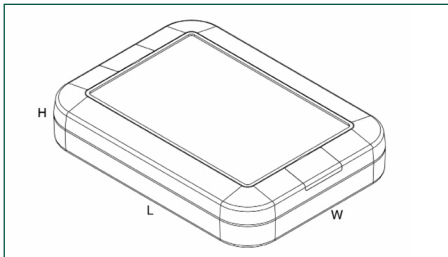

91 Series IP67 Low Profile Case

Product overview

Beautifully designed low profile IP67 waterproof enclosures, ideal for tracking/monitoring in harsh environment

- IP67 rated, perfect for outdoor application
- White enclosures made from ASA UL94-HB plastic for high ultraviolet resistance
- Dark grey enclosures made from ABS UL94-V0 plastic for high flammability rating
- Wall mount holes behind hinged caps for superior aesthetic finish
- Mounting kit accessory for easy mounting to poles, pillars, posts and lamp posts
- 91 series has been designed to meet the requirements of IP67

SPECIFICATION

Material: Dark grey White grey	Base and lid ABS UL94-V0 Base and lid ASA UL94-HB
Operating temperature	ABS, -10°C to +50°C ASA, -30°C to +60°C
Standard colours	Dark grey or white grey
Standard unit includes	Lid and base, gasket and fixing screws
Protection class	91 series has been designed to meet the requirements of IP67

DARK GREY	WHITE GREY	LENGTH	WIDTH	HEIGHT
CHD91E7DG	CHD91E7WG	65mm	52mm	18mm
CHD91E8DG	CHD91E8WG	65mm	52mm	27mm
CHD91E11DG	CHD91E11WG	75mm	75mm	22mm
CHD91E12DG	CHD91E12WG	75mm	75mm	35mm
CHD91E9DG	CHD91E9WG	80mm	60mm	20mm
CHD91E10DG	CHD91E10WG	80mm	60mm	30mm
CHD91E13DG	CHD91E13WG	100mm	75mm	22mm
CHD91E14DG	CHD91E14WG	100mm	75mm	35mm
CHD91E3DG	CHD91E3WG	100mm	100mm	25mm
CHD91E4DG	CHD91E4WG	100mm	100mm	40mm
CHD91E1DG	CHD91E1WG	130mm	90mm	25mm
CHD91E2DG	CHD91E2WG	130mm	90mm	40mm
CHD91E5DG	CHD91E5WG	150mm	110mm	27mm
CHD91E6DG	CHD91E6WG	150mm	110mm	40mm
CHD91E16DG	CHD91E16WG	175mm	130mm	45mm
CHD91E15DG	CHD91E15WG	175mm	135mm	30mm
CHD91E17DG	CHD91E17WG	150mm	150mm	40mm
CHD91E18DG	CHD91E18WG	150mm	150mm	55mm
CHD91E19DG	CHD91E19WG	150mm	210mm	40mm
CHD91E20DG	CHD91E20WG	150mm	210mm	55mm
CHD91E21DG	CHD91E21WG	200mm	200mm	45mm
CHD91E22DG	CHD91E22WG	200mm	200mm	65mm
CHD91E23DG	CHD91E23WG	200mm	280mm	45mm
CHD91E24DG	CHD91E24WG	200mm	280mm	65mm